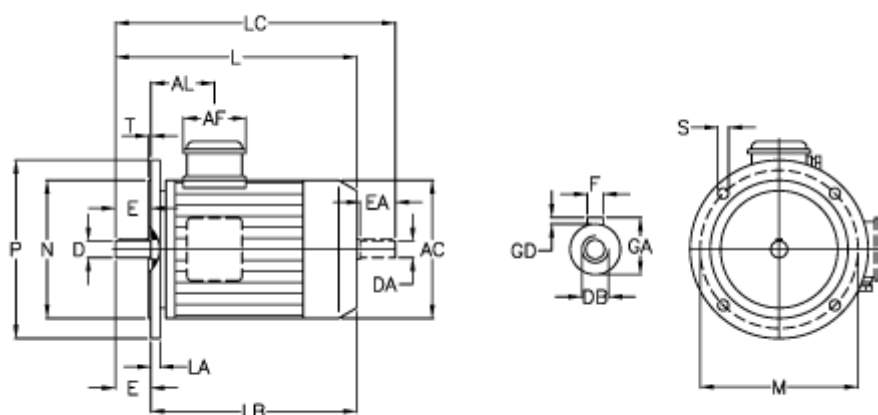

Article number: 25230007521401

Description: ICME IE3 Three-phase motor TPE71A2-2 0,75KW
2800 rpm 230-400V 50HZ IP55 B5

Measures

A/F = 70	F = 5	N = 110
AC = 137	GA = 16	P = 160
AL = 76	GD = 5	S = 9.5
D = 14	L = 247	T = 3.5
DA = 14	LA = 10	
DB = M5	LB = 217	
E = 30	LC = 281	
EA = 30	M = 130	